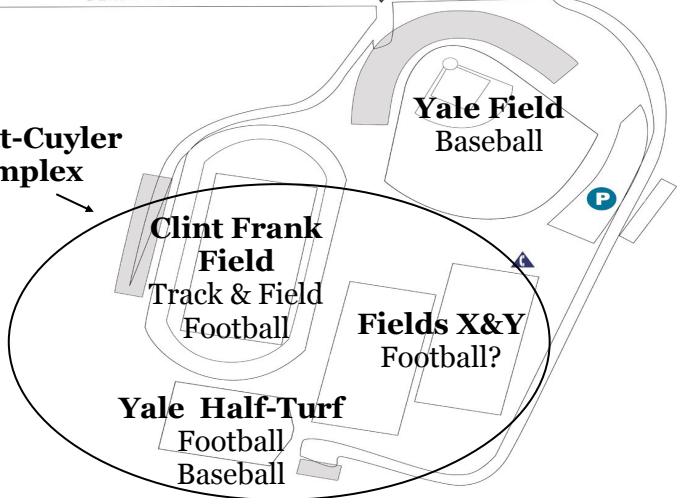

# Spring 2015 Revised

To Route 15  
←

To I-91 & I-95  
→

Dewitt-Cuyler Complex

-  Shuttle Bus Stop
-  Blue Emergency Phones
-  Parking Area
-  Street Parking